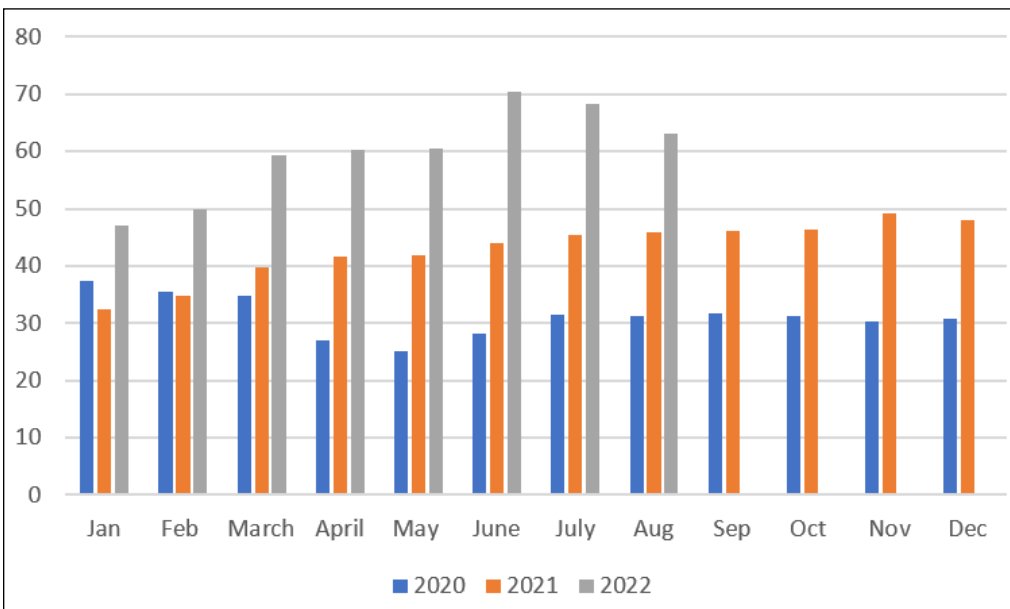

The Beast That Eats Money

Answer Key

	Jan	Feb	March	April	May	June	July	Aug	Sep	Oct	Nov	Dec
2020	37.35	35.40	34.80	27.00	25.20	28.20	31.50	31.35	31.80	31.35	30.30	30.90
2021	32.40	34.80	39.75	41.70	41.85	44.10	45.45	45.90	46.20	46.35	49.20	48.00
2022	47.10	49.95	59.40	60.30	60.45	70.50	68.40	63.15	n/a	n/a	n/a	n/a