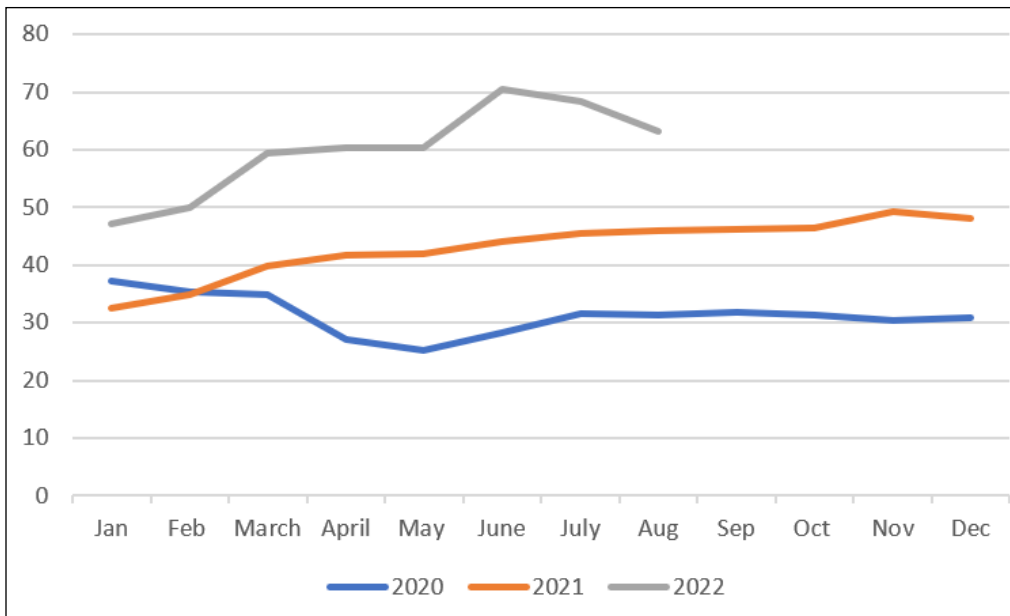

The Beast That Eats Money

Answer Key

	Jan	Feb	March	April	May	June	July	Aug	Sep	Oct	Nov	Dec
2020	37.35	35.40	34.80	27.00	25.20	28.20	31.50	31.35	31.80	31.35	30.30	30.90
2021	32.40	34.80	39.75	41.70	41.85	44.10	45.45	45.90	46.20	46.35	49.20	48.00
2022	47.10	49.95	59.40	60.30	60.45	70.50	68.40	63.15	n/a	n/a	n/a	n/a